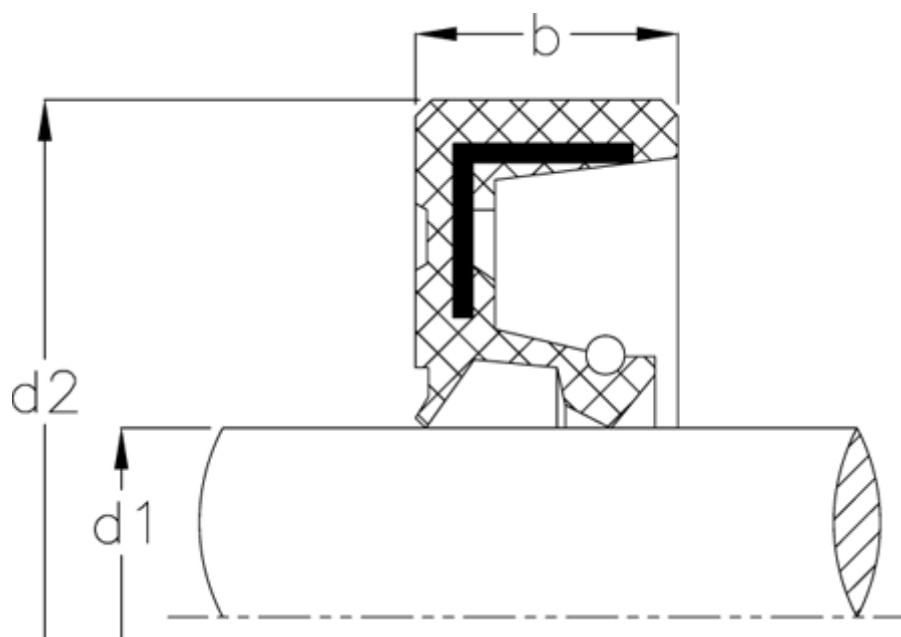

# Data Sheet

Article number: 170205500700100000

Description: KLEE Rotary shaft seal WAS 5570/10  
NBR nitrile rubber, with seal lip

## Measures

---

b	= 10
d1	= 55
d2	= 70
Material	= NBR